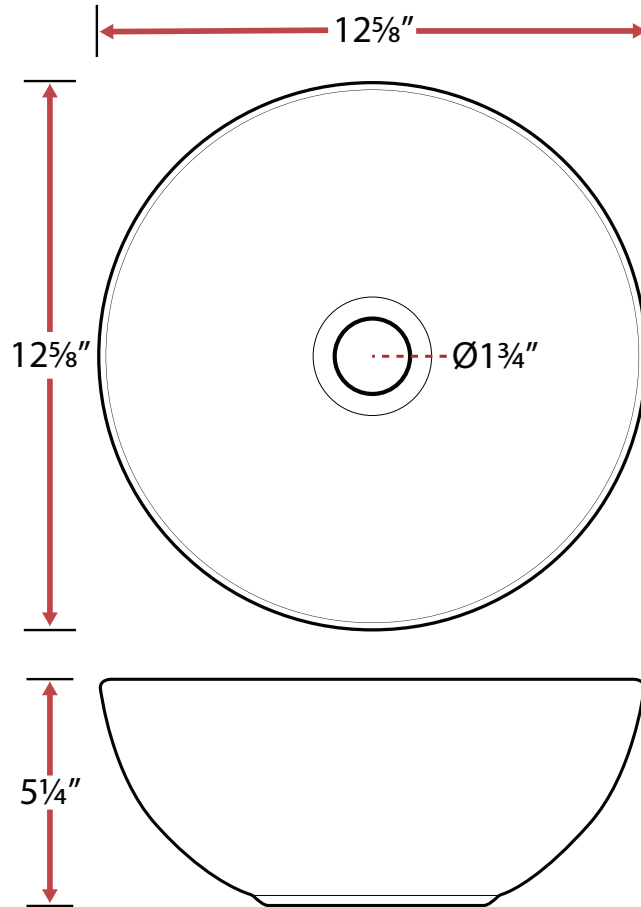

V2095

Nautilus Series

Vessel Vanity Sink

Features

- Demi-Sphere Vessel Design
- Vitreous China
- No Faucet Holes
- Requires Wall or Counter-Mount Faucet
- Limited Lifetime Warranty
- Available in White color

Compatible Accessories

Installation & Care Instructions

Codes/Standards

ASME A112.19.3/CSA B45.4

V2095
Nautilus Series
Vessel Vanity Sink

Technical Information

- Sink Collection: **Nautilus Series**
- Sink Model Number: **V2095**
- Sink Length (inches): **$12\frac{5}{8}$**
- Sink Width (inches): **$12\frac{5}{8}$**
- Sink Basin Depth (inches): **$5\frac{1}{4}$**
- Drain Opening (inches): **$1\frac{3}{4}$**
- Drain Position: **Center**
- Bowl Configuration: **Single**
- Installation Type: **Vessel**