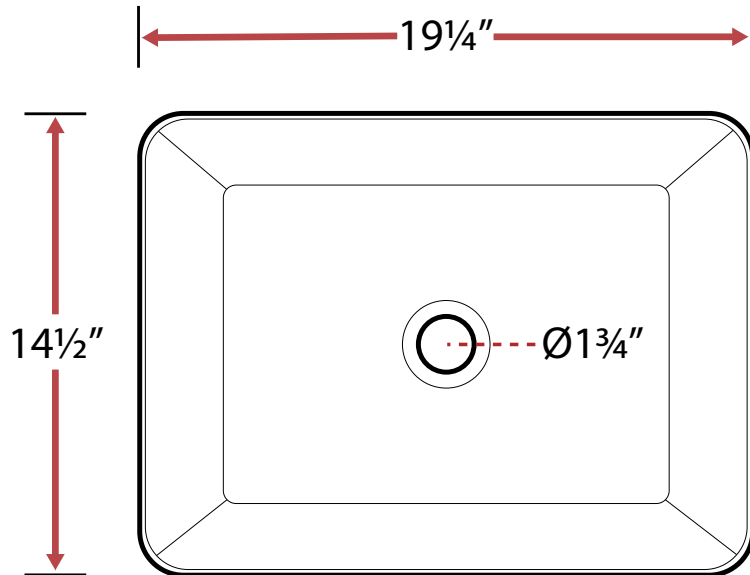

Compatible Accessories

Installation & Care Instructions

Codes/Standards

ASME A112.19.3/CSA B45.4

V2055
Nautilus Series
Vessel Vanity Sink

Technical Information

- Sink Collection: **Nautilus Series**
- Sink Model Number: **V2055**
- Sink Length (inches): **19 1/4**
- Sink Width (inches): **14 1/2**
- Sink Basin Depth (inches): **4 3/4**
- Drain Opening (inches): **1 3/4**
- Drain Position: **Center**
- Bowl Configuration: **Single**
- Installation Type: **Vessel**