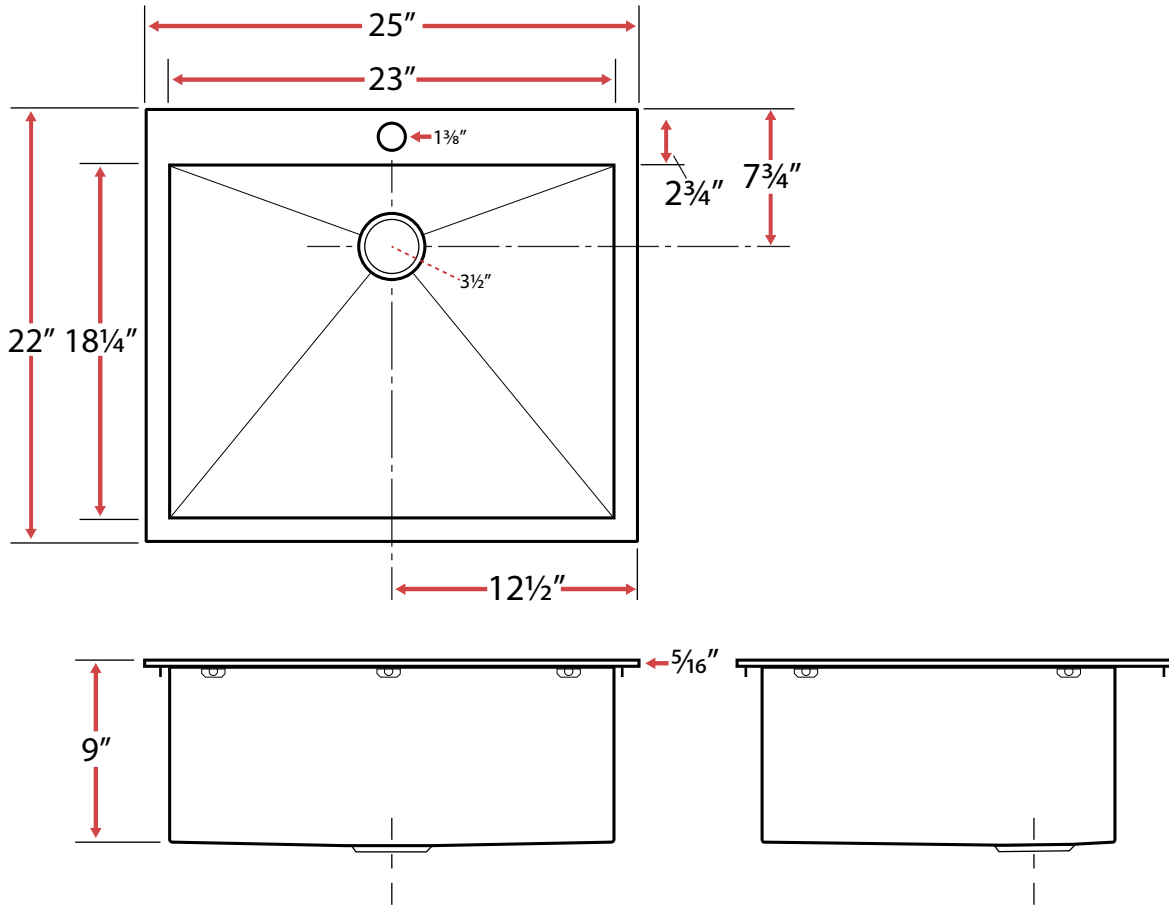

### Technical Information

- Sink Collection: **Arlo Series**
- Sink Model Number: **PLZ-610**
- Corner Style: **Zero Radius**
- Sink Length (inches): **25**
- Sink Width (inches): **22**
- Sink Basin Depth (inches): **9**
- Drain Opening (inches): **3.5**
- Drain Position: **Rear**
- Bowl Configuration: **Single**
- Installation Type: **Overmount**
- Minimum Sink Base Cabinet Width Required: **27"**