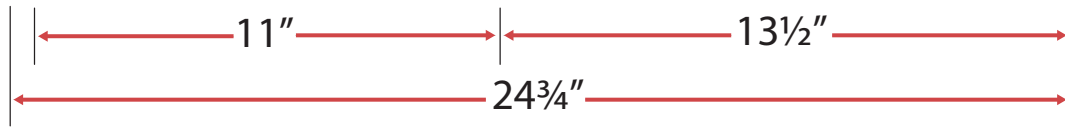

Technical Information

- Faucet Collection: **Andorra Series**
- Faucet Model Number: **GF46-S**
- Faucet Length (inches): **24½**
- Faucet Height (inches): **10½**
- Faucet Pipe Diameter (inches): **¾**
- Compatible with **½" NPT cold water supply line.**
- Installation Type: **Wall Mount**
- Requires **1¼"** diameter wall hole opening.
- Installation onto a 2x4 backing is recommended.