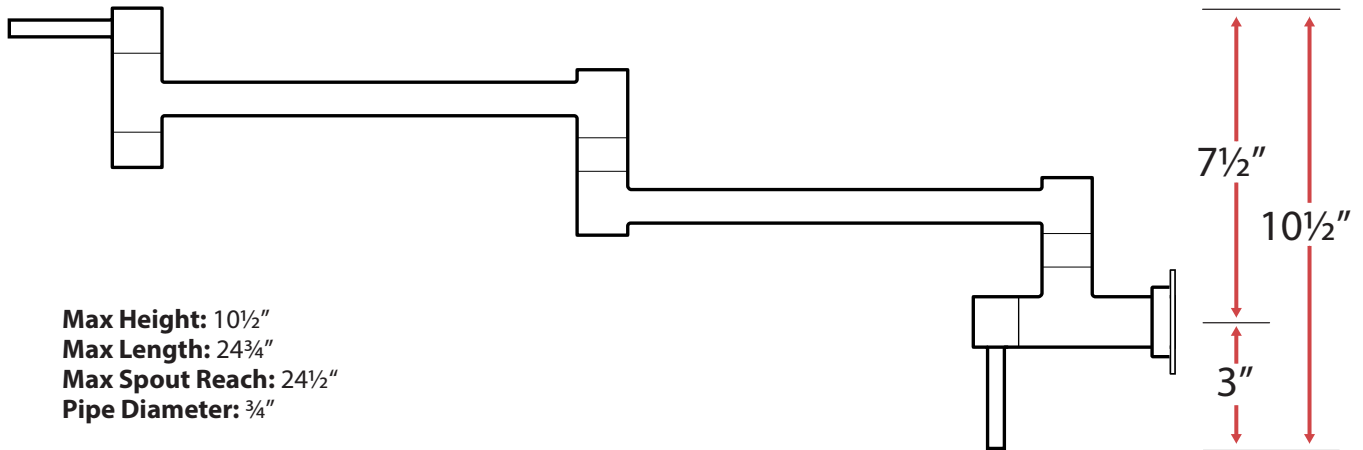

Technical Information

- Faucet Collection: **Andorra Series**
- Faucet Model Number: **GF46-S**
- Faucet Length (inches): **24½**
- Faucet Height (inches): **10½**
- Faucet Pipe Diameter (inches): **¾**
- Compatible with **½" NPT cold water supply line.**
- Installation Type: **Wall Mount**
- Requires **1¼"** diameter wall hole opening.
- Installation onto a 2x4 backing is recommended.