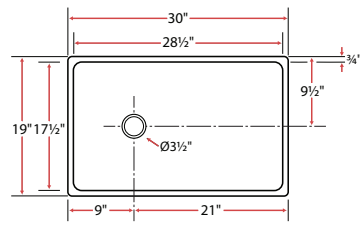

FC40

Medium-Radius Corner Apron Sink
Fireclay Sink Size 33" x 18" x 10"
Basin Size 15⅝" x 16½" x 8½" (L&R)
Finish White Glaze
Minimum Cabinet 36"
Included Accessories: 2 Basin Racks, 1 Chrome Strainer

FC50

Tight-Radius Corner Apron Sink

Fireclay
Sink Size
30" x 19" x 10"
Basin Size
28½" x 17½" x 8⅞"
Finish
White Glaze
Minimum Cabinet 33"
Included Accessories:
Cutting Board, Basin Rack,
Chrome Strainer

FC60

Tight-Radius Corner Apron Sink

Fireclay
Sink Size
30" x 19" x 10"
Basin Size
28½" x 17½" x 8⅞"
Finish
White Glaze
Minimum Cabinet 33"
Included Accessories:
Basin Rack,
Chrome Strainer

FC90

Tight-Radius Corner Apron Sink

Fireclay
Sink Size
33" x 19" x 10"
Basin Size
31½" x 17½" x 8⅞"
Finish
White Glaze
Minimum Cabinet 36"
Included Accessories:
Basin Rack,
Chrome Strainer

FC100

Tight-Radius Corner Apron Sink

Fireclay
Sink Size
36" x 19" x 10"
Basin Size
24½" x 17½" x 8⅞"
Finish
White Glaze
Minimum Cabinet 36"
Included Accessories:
Basin Rack,
Chrome Strainer