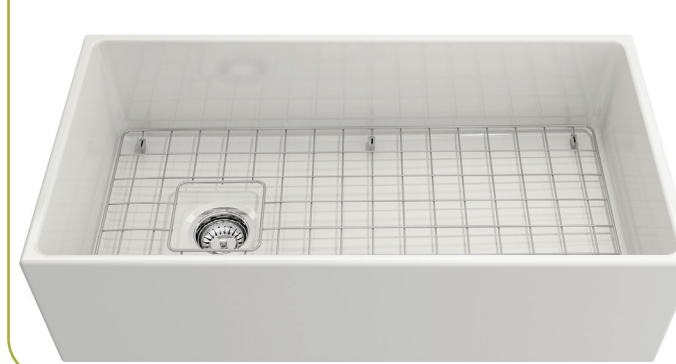

Tight-Radius Corner Apron Sink

Fireclay
Sink Size
30" x 19" x 10"
Basin Size
28½" x 17½" x 8⅞"
Finish
White Glaze
Minimum Cabinet 33"
Included Accessories:
Basin Rack,
Chrome Strainer

FC90

Tight-Radius Corner Apron Sink

Fireclay
Sink Size
33" x 19" x 10"
Basin Size
31½" x 17½" x 8⅞"
Finish
White Glaze
Minimum Cabinet 36"
Included Accessories:
Basin Rack,
Chrome Strainer

FC100

Tight-Radius Corner Apron Sink

Fireclay
Sink Size
36" x 19" x 10"
Basin Size
24½" x 17½" x 8⅞"
Finish
White Glaze
Minimum Cabinet 36"
Included Accessories:
Basin Rack,
Chrome Strainer

FC70

Tight-Radius Corner Apron Sink
with Graduated Basin Ledge

Fireclay
Sink Size
36" x 19" x 10"
Basin Size
16¾" x 17½" x 8⅞" (L&R)
Finish
White Glaze
Minimum Cabinet 36"
Included Accessories:
1 Cutting Board, 2 Basin Racks,
1 Chrome Strainer

FC80

Tight-Radius Corner Apron Sink

Fireclay
Sink Size
36" x 19" x 10"
Basin Size
16¾" x 17½" x 8⅞" (L&R)
Finish
White Glaze
Minimum Cabinet 36"
Included Accessories:
2 Basin Racks,
1 Chrome Strainer

FC110