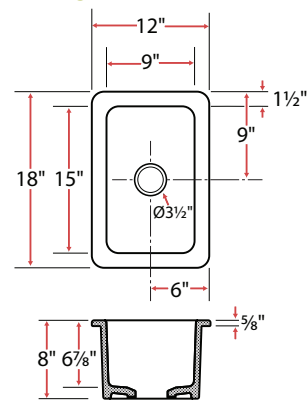

FC80

Tight-Radius Corner Apron Sink

Fireclay
Sink Size
36" x 19" x 10"
Basin Size
16¾" x 17½" x 8⅞" (L&R)
Finish
White Glaze
Minimum Cabinet 36"
Included Accessories:
2 Basin Racks,
1 Chrome Strainer

FC110

Tight-Radius Corner Apron Sink
with Graduated Basin Ledge

Fireclay
Sink Size
27" x 19" x 10"
Basin Size
16¾" x 17½" x 8⅞" (L&R)
Finish
White Glaze
Minimum Cabinet 30"
Included Accessories:
Basin Rack,
Chrome Strainer

UNDERMOUNT / OVERMOUNT SINKS

FC120

Tight-Radius Corner Undermount/Drop-in Sink

Fireclay Sink Size
12" x 18" x 8"
Basin Size
9" x 15" x 6 7/8"
Finish
White Glaze
Minimum Cabinet 18"

Included Accessories:
Basin Rack,
Chrome Strainer

FC150

Round Undermount/Drop-in Sink

Fireclay Sink Size
18 1/2" x 18 1/2" x 9"
Basin Size
15 1/2" x 15 1/2" x 7 7/8"
Finish
White Glaze
Minimum Cabinet 24"
Included Accessories:
Basin Rack,
Chrome Strainer