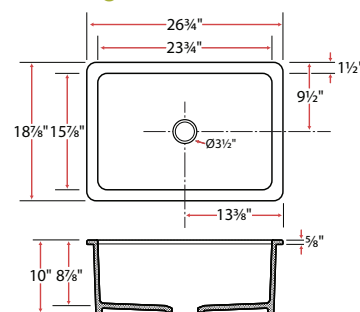

FC150

Round Undermount/Drop-in Sink

Fireclay Sink Size
18 1/2" x 18 1/2" x 9"
Basin Size
15 1/2" x 15 1/2" x 7 7/8"
Finish
White Glaze
Minimum Cabinet 24"
Included Accessories:
Basin Rack,
Chrome Strainer

FC160

Tight-Radius Corner Undermount/Drop-in Sink

Fireclay Sink Size
31 7/8" x 18 7/8" x 10"
Basin Size
28 7/8" x 15 7/8" x 8 7/8"
Finish
White Glaze
Minimum Cabinet 36"
Included Accessories:
Basin Rack,
Chrome Strainer

FC130

Tight-Radius Corner Undermount/Drop-in Sink

Fireclay Sink Size
18" x 18" x 9"
Basin Size
15" x 15" x 7 7/8"
Finish
White Glaze
Minimum Cabinet 24"
Included Accessories:
Basin Rack,
Chrome Strainer

FC140

Tight-Radius Corner Undermount/Drop-in Sink

Fireclay Sink Size
26 3/4" x 18 7/8" x 10"
Basin Size
23 3/4" x 15 7/8" x 8 7/8"
Finish
White Glaze
Minimum Cabinet 30"
Included Accessories:
Basin Rack,
Chrome Strainer