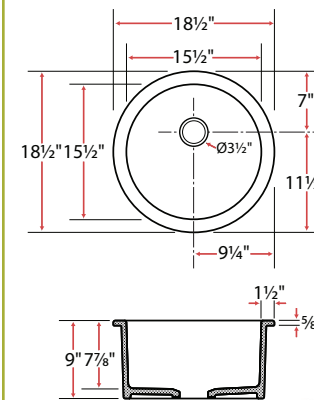

Tight-Radius Corner Apron Sink
with Graduated Basin Ledge

Fireclay
Sink Size
27" x 19" x 10"
Basin Size
16¾" x 17½" x 8⅞" (L&R)
Finish
White Glaze
Minimum Cabinet 30"
Included Accessories:
Basin Rack,
Chrome Strainer

UNDERMOUNT / OVERMOUNT SINKS

FC120

Tight-Radius Corner Undermount/Drop-in Sink

Fireclay Sink Size
12" x 18" x 8"
Basin Size
9" x 15" x 6 7/8"
Finish
White Glaze
Minimum Cabinet 18"

Included Accessories:
Basin Rack,
Chrome Strainer

FC150

Round Undermount/Drop-in Sink

Fireclay Sink Size
18 1/2" x 18 1/2" x 9"
Basin Size
15 1/2" x 15 1/2" x 7 7/8"
Finish
White Glaze
Minimum Cabinet 24"
Included Accessories:
Basin Rack,
Chrome Strainer

FC160

Tight-Radius Corner Undermount/Drop-in Sink

Fireclay Sink Size
31 7/8" x 18 7/8" x 10"
Basin Size
28 7/8" x 15 7/8" x 8 7/8"
Finish
White Glaze
Minimum Cabinet 36"
Included Accessories:
Basin Rack,
Chrome Strainer