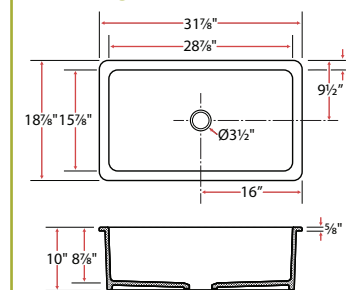

Tight-Radius Corner Apron Sink
with Graduated Basin Ledge

Fireclay
Sink Size
27" x 19" x 10"
Basin Size
16¾" x 17½" x 8⅞" (L&R)
Finish
White Glaze
Minimum Cabinet 30"
Included Accessories:
Basin Rack,
Chrome Strainer

UNDERMOUNT / OVERMOUNT SINKS

FC120

Tight-Radius Corner Undermount/Drop-in Sink

Fireclay Sink Size
12" x 18" x 8"
Basin Size
9" x 15" x 6 7/8"
Finish
White Glaze
Minimum Cabinet 18"

Included Accessories:
Basin Rack,
Chrome Strainer

FC150

Round Undermount/Drop-in Sink

Fireclay Sink Size
18 1/2" x 18 1/2" x 9"
Basin Size
15 1/2" x 15 1/2" x 7 7/8"
Finish
White Glaze
Minimum Cabinet 24"
Included Accessories:
Basin Rack,
Chrome Strainer

FC160

Tight-Radius Corner Undermount/Drop-in Sink

Fireclay Sink Size
31 7/8" x 18 7/8" x 10"
Basin Size
28 7/8" x 15 7/8" x 8 7/8"
Finish
White Glaze
Minimum Cabinet 36"
Included Accessories:
Basin Rack,
Chrome Strainer