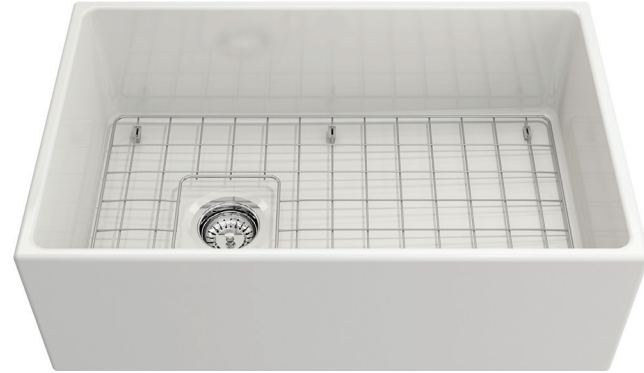

FC40

Medium-Radius Corner Apron Sink
Fireclay Sink Size 33" x 18" x 10"
Basin Size 15⅝" x 16½" x 8½" (L&R)
Finish White Glaze
Minimum Cabinet 36"
Included Accessories: 2 Basin Racks, 1 Chrome Strainer

FC50

Tight-Radius Corner Apron Sink

Fireclay
Sink Size
30" x 19" x 10"
Basin Size
28½" x 17½" x 8⅞"
Finish
White Glaze
Minimum Cabinet 33"
Included Accessories:
Cutting Board, Basin Rack,
Chrome Strainer

FC60

Tight-Radius Corner Apron Sink

Fireclay
Sink Size
30" x 19" x 10"
Basin Size
28½" x 17½" x 8⅞"
Finish
White Glaze
Minimum Cabinet 33"
Included Accessories:
Basin Rack,
Chrome Strainer

FC90

Tight-Radius Corner Apron Sink

FC70

Tight-Radius Corner Apron Sink
with Graduated Basin Ledge

Fireclay
Sink Size
36" x 19" x 10"
Basin Size
16¾" x 17½" x 8⅞" (L&R)
Finish
White Glaze
Minimum Cabinet 36"
Included Accessories:
1 Cutting Board, 2 Basin Racks,
1 Chrome Strainer