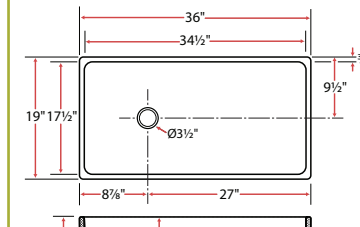

Tight-Radius Corner Apron Sink

Fireclay
Sink Size
30" x 19" x 10"
Basin Size
28½" x 17½" x 8⅞"
Finish
White Glaze
Minimum Cabinet 33"
Included Accessories:
Cutting Board, Basin Rack,
Chrome Strainer

FC60

Tight-Radius Corner Apron Sink

Fireclay
Sink Size
30" x 19" x 10"
Basin Size
28½" x 17½" x 8⅞"
Finish
White Glaze
Minimum Cabinet 33"
Included Accessories:
Basin Rack,
Chrome Strainer

FC90

Tight-Radius Corner Apron Sink

Fireclay
Sink Size
33" x 19" x 10"
Basin Size
31½" x 17½" x 8⅞"
Finish
White Glaze
Minimum Cabinet 36"
Included Accessories:
Basin Rack,
Chrome Strainer

FC100

Tight-Radius Corner Apron Sink

Fireclay
Sink Size
36" x 19" x 10"
Basin Size
24½" x 17½" x 8⅞"
Finish
White Glaze
Minimum Cabinet 36"
Included Accessories:
Basin Rack,
Chrome Strainer

FC70

Tight-Radius Corner Apron Sink
with Graduated Basin Ledge

Fireclay
Sink Size
36" x 19" x 10"
Basin Size
16¾" x 17½" x 8⅞" (L&R)
Finish
White Glaze
Minimum Cabinet 36"
Included Accessories:
1 Cutting Board, 2 Basin Racks,
1 Chrome Strainer