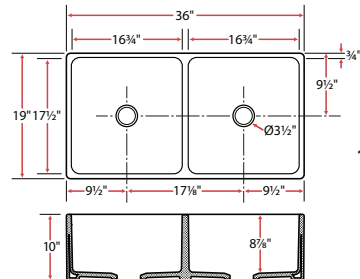

Fireclay
Sink Size
33" x 19" x 10"
Basin Size
31½" x 17½" x 8⅞"
Finish
White Glaze
Minimum Cabinet 36"
Included Accessories:
Basin Rack,
Chrome Strainer

FC100

Tight-Radius Corner Apron Sink

Fireclay
Sink Size
36" x 19" x 10"
Basin Size
24½" x 17½" x 8⅞"
Finish
White Glaze
Minimum Cabinet 36"
Included Accessories:
Basin Rack,
Chrome Strainer

FC70

Tight-Radius Corner Apron Sink
with Graduated Basin Ledge

Fireclay
Sink Size
36" x 19" x 10"
Basin Size
16¾" x 17½" x 8⅞" (L&R)
Finish
White Glaze
Minimum Cabinet 36"
Included Accessories:
1 Cutting Board, 2 Basin Racks,
1 Chrome Strainer

FC80

Tight-Radius Corner Apron Sink

Fireclay
Sink Size
36" x 19" x 10"
Basin Size
16¾" x 17½" x 8⅞" (L&R)
Finish
White Glaze
Minimum Cabinet 36"
Included Accessories:
2 Basin Racks,
1 Chrome Strainer

FC110

Tight-Radius Corner Apron Sink
with Graduated Basin Ledge

Fireclay
Sink Size
27" x 19" x 10"
Basin Size
16¾" x 17½" x 8⅞" (L&R)
Finish
White Glaze
Minimum Cabinet 30"
Included Accessories:
Basin Rack,
Chrome Strainer