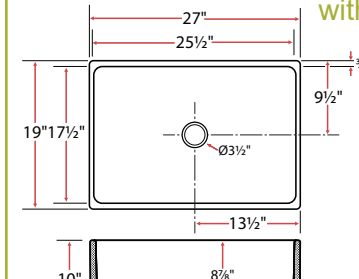

Fireclay
Sink Size
33" x 19" x 10"
Basin Size
31½" x 17½" x 8⅞"
Finish
White Glaze
Minimum Cabinet 36"
Included Accessories:
Basin Rack,
Chrome Strainer

FC100

Tight-Radius Corner Apron Sink

Fireclay
Sink Size
36" x 19" x 10"
Basin Size
24½" x 17½" x 8⅞"
Finish
White Glaze
Minimum Cabinet 36"
Included Accessories:
Basin Rack,
Chrome Strainer

FC70

Tight-Radius Corner Apron Sink
with Graduated Basin Ledge

Fireclay
Sink Size
36" x 19" x 10"
Basin Size
16¾" x 17½" x 8⅞" (L&R)
Finish
White Glaze
Minimum Cabinet 36"
Included Accessories:
1 Cutting Board, 2 Basin Racks,
1 Chrome Strainer

FC80

Tight-Radius Corner Apron Sink

Fireclay
Sink Size
36" x 19" x 10"
Basin Size
16¾" x 17½" x 8⅞" (L&R)
Finish
White Glaze
Minimum Cabinet 36"
Included Accessories:
2 Basin Racks,
1 Chrome Strainer

FC110

Tight-Radius Corner Apron Sink
with Graduated Basin Ledge

Fireclay
Sink Size
27" x 19" x 10"
Basin Size
16¾" x 17½" x 8⅞" (L&R)
Finish
White Glaze
Minimum Cabinet 30"
Included Accessories:
Basin Rack,
Chrome Strainer