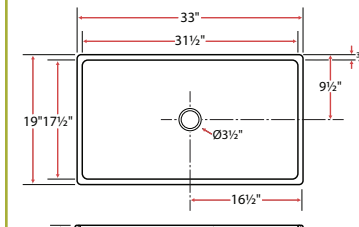

Tight-Radius Corner Apron Sink

Fireclay
Sink Size
30" x 19" x 10"
Basin Size
28½" x 17½" x 8⅞"
Finish
White Glaze
Minimum Cabinet 33"
Included Accessories:
Cutting Board, Basin Rack,
Chrome Strainer

FC60

Tight-Radius Corner Apron Sink

Fireclay
Sink Size
30" x 19" x 10"
Basin Size
28½" x 17½" x 8⅞"
Finish
White Glaze
Minimum Cabinet 33"
Included Accessories:
Basin Rack,
Chrome Strainer

FC90

Tight-Radius Corner Apron Sink

Fireclay
Sink Size
33" x 19" x 10"
Basin Size
31½" x 17½" x 8⅞"
Finish
White Glaze
Minimum Cabinet 36"
Included Accessories:
Basin Rack,
Chrome Strainer

FC100

Tight-Radius Corner Apron Sink

Fireclay
Sink Size
36" x 19" x 10"
Basin Size
24½" x 17½" x 8⅞"
Finish
White Glaze
Minimum Cabinet 36"
Included Accessories:
Basin Rack,
Chrome Strainer

FC70

Tight-Radius Corner Apron Sink
with Graduated Basin Ledge

Fireclay
Sink Size
36" x 19" x 10"
Basin Size
16¾" x 17½" x 8⅞" (L&R)
Finish
White Glaze
Minimum Cabinet 36"
Included Accessories:
1 Cutting Board, 2 Basin Racks,
1 Chrome Strainer