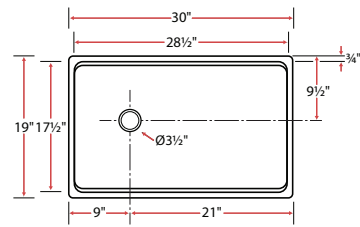

Fireclay

*Apron Sinks...3-5
Dual-Mount Sinks...6-7*

Fireclay is naturally sound and vibration absorbant

Proprietary fusion-glazing process is 19x smoother than regular glaze

FC10

Medium-Radius Corner Apron Sink
Fireclay Sink Size 20" x 18" x 10"
Basin Size 18½" x 16½" x 8½"
Finish White Glaze
Minimum Cabinet 24"
Included Accessories: Basin Rack, Chrome Strainer

FC20

Medium-Radius Corner Apron Sink
Fireclay Sink Size 24" x 18" x 10"
Basin Size 22½" x 16½" x 8½"
Finish White Glaze
Minimum Cabinet 27"
Included Accessories: Basin Rack, Chrome Strainer

FC30

Medium-Radius Corner Apron Sink
Fireclay Sink Size 30" x 18" x 10"
Basin Size 28½" x 16½" x 8½"
Finish White Glaze
Minimum Cabinet 33"
Included Accessories: Basin Rack, Chrome Strainer

FC40

Medium-Radius Corner Apron Sink
Fireclay Sink Size 33" x 18" x 10"
Basin Size 15⅝" x 16½" x 8½" (L&R)
Finish White Glaze
Minimum Cabinet 36"
Included Accessories: 2 Basin Racks, 1 Chrome Strainer

FC50

Tight-Radius Corner Apron Sink

Fireclay
Sink Size
30" x 19" x 10"
Basin Size
28½" x 17½" x 8⅞"
Finish
White Glaze
Minimum Cabinet 33"
Included Accessories:
Cutting Board, Basin Rack,
Chrome Strainer

FC60