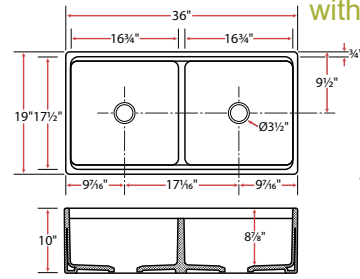

Tight-Radius Corner Apron Sink

Fireclay
Sink Size
30" x 19" x 10"
Basin Size
28½" x 17½" x 8⅞"
Finish
White Glaze
Minimum Cabinet 33"
Included Accessories:
Basin Rack,
Chrome Strainer

FC90

Tight-Radius Corner Apron Sink

Fireclay
Sink Size
33" x 19" x 10"
Basin Size
31½" x 17½" x 8⅞"
Finish
White Glaze
Minimum Cabinet 36"
Included Accessories:
Basin Rack,
Chrome Strainer

FC100

Tight-Radius Corner Apron Sink

Fireclay
Sink Size
36" x 19" x 10"
Basin Size
24½" x 17½" x 8⅞"
Finish
White Glaze
Minimum Cabinet 36"
Included Accessories:
Basin Rack,
Chrome Strainer

FC70

Tight-Radius Corner Apron Sink
with Graduated Basin Ledge

Fireclay
Sink Size
36" x 19" x 10"
Basin Size
16¾" x 17½" x 8⅞" (L&R)
Finish
White Glaze
Minimum Cabinet 36"
Included Accessories:
1 Cutting Board, 2 Basin Racks,
1 Chrome Strainer

FC80

Tight-Radius Corner Apron Sink

Fireclay
Sink Size
36" x 19" x 10"
Basin Size
16¾" x 17½" x 8⅞" (L&R)
Finish
White Glaze
Minimum Cabinet 36"
Included Accessories:
2 Basin Racks,
1 Chrome Strainer

FC110