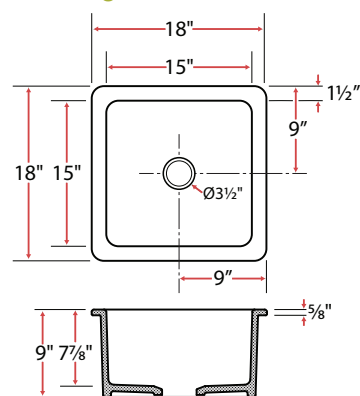

FC150

Round Undermount/Drop-in Sink

Fireclay Sink Size
18 1/2" x 18 1/2" x 9"
Basin Size
15 1/2" x 15 1/2" x 7 7/8"
Finish
White Glaze
Minimum Cabinet 24"
Included Accessories:
Basin Rack,
Chrome Strainer

FC160

Tight-Radius Corner Undermount/Drop-in Sink

Fireclay Sink Size
31 7/8" x 18 7/8" x 10"
Basin Size
28 7/8" x 15 7/8" x 8 7/8"
Finish
White Glaze
Minimum Cabinet 36"
Included Accessories:
Basin Rack,
Chrome Strainer

FC130

Tight-Radius Corner Undermount/Drop-in Sink

Fireclay Sink Size
18" x 18" x 9"
Basin Size
15" x 15" x 7 7/8"
Finish
White Glaze
Minimum Cabinet 24"
Included Accessories:
Basin Rack,
Chrome Strainer

FC140

Tight-Radius Corner Undermount/Drop-in Sink

Fireclay Sink Size
26 3/4" x 18 7/8" x 10"
Basin Size
23 3/4" x 15 7/8" x 8 7/8"
Finish
White Glaze
Minimum Cabinet 30"
Included Accessories:
Basin Rack,
Chrome Strainer